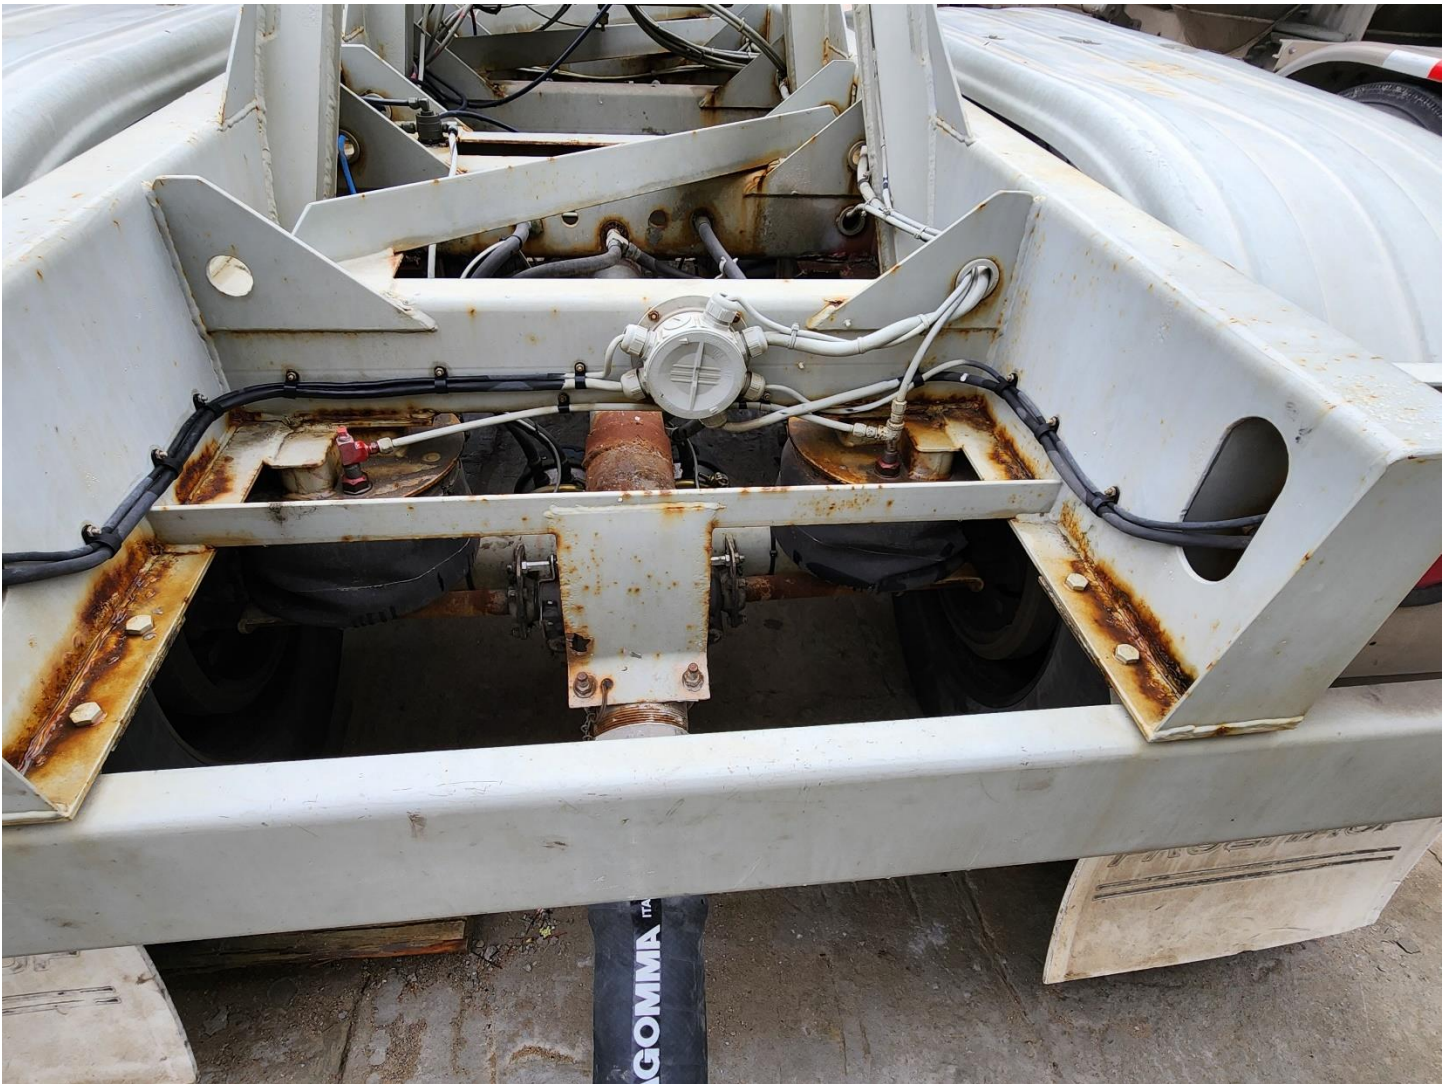

T-1

MASSACHUSETTS 24  
67776  
SEMI-TRAILER

FRUEHAUF

FRUEHAUF

ALFAGOMMA

MFR. SERIAL NUMBER 82T003701

MFR. LBT, INC. OMAHA, NE, USA

TOTAL CAPACITY 1200 CU. FT.

DOT NCNE DATE OF MFR. 12-01

MAWP 15 TEST PRESSURE 22.5 PSIG

MAX LOAD 66,000 LBS. AT \_\_\_\_\_ LBS./CU. FT. MAX

TKG4146-001